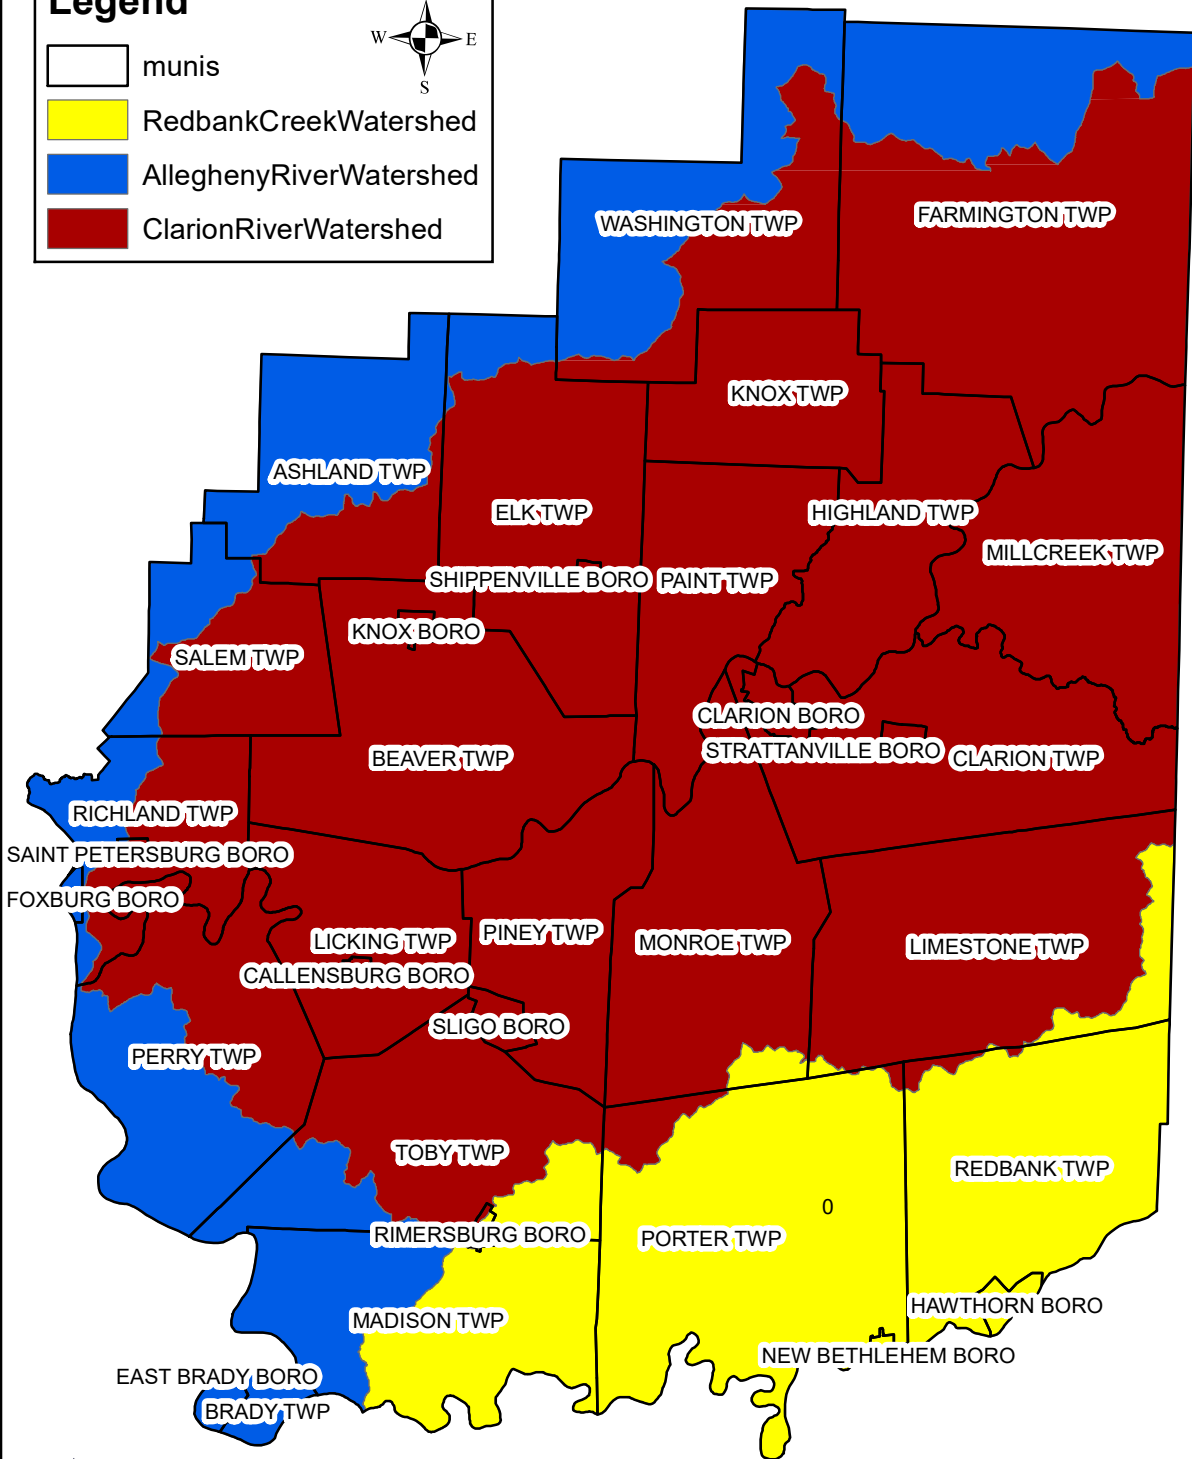

Clarion County Watersheds

Legend

-  munis
-  RedbankCreekWatershed
-  AlleghenyRiverWatershed
-  ClarionRiverWatershed

County of Clarion